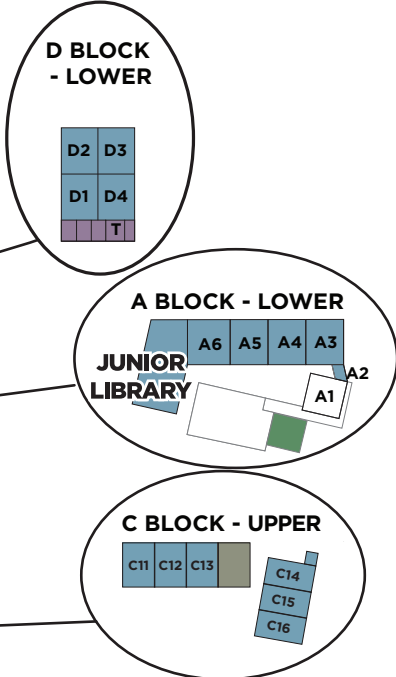

Canterbury

(07) 3299 0888
www.canterbury.qld.edu.au
CRICOS#01609C

Property and Works Gate
Deliveries and Contractors

Sports Precinct Gate
Aquatic, Tennis and Athletics Centre
Sports Hall
Playing Fields

Old Logan Village Road Gate
Senior School
Corporate Services

High Road Gate
Junior School
Canterbury Events Centre
Yalburru Community Café

Staff Parking Gate

Easterly Street Gate
Care Central
Early Learning Centre
Performing Arts
Canterbury OSHC

- Points of Interest
- Classrooms
- Toilets