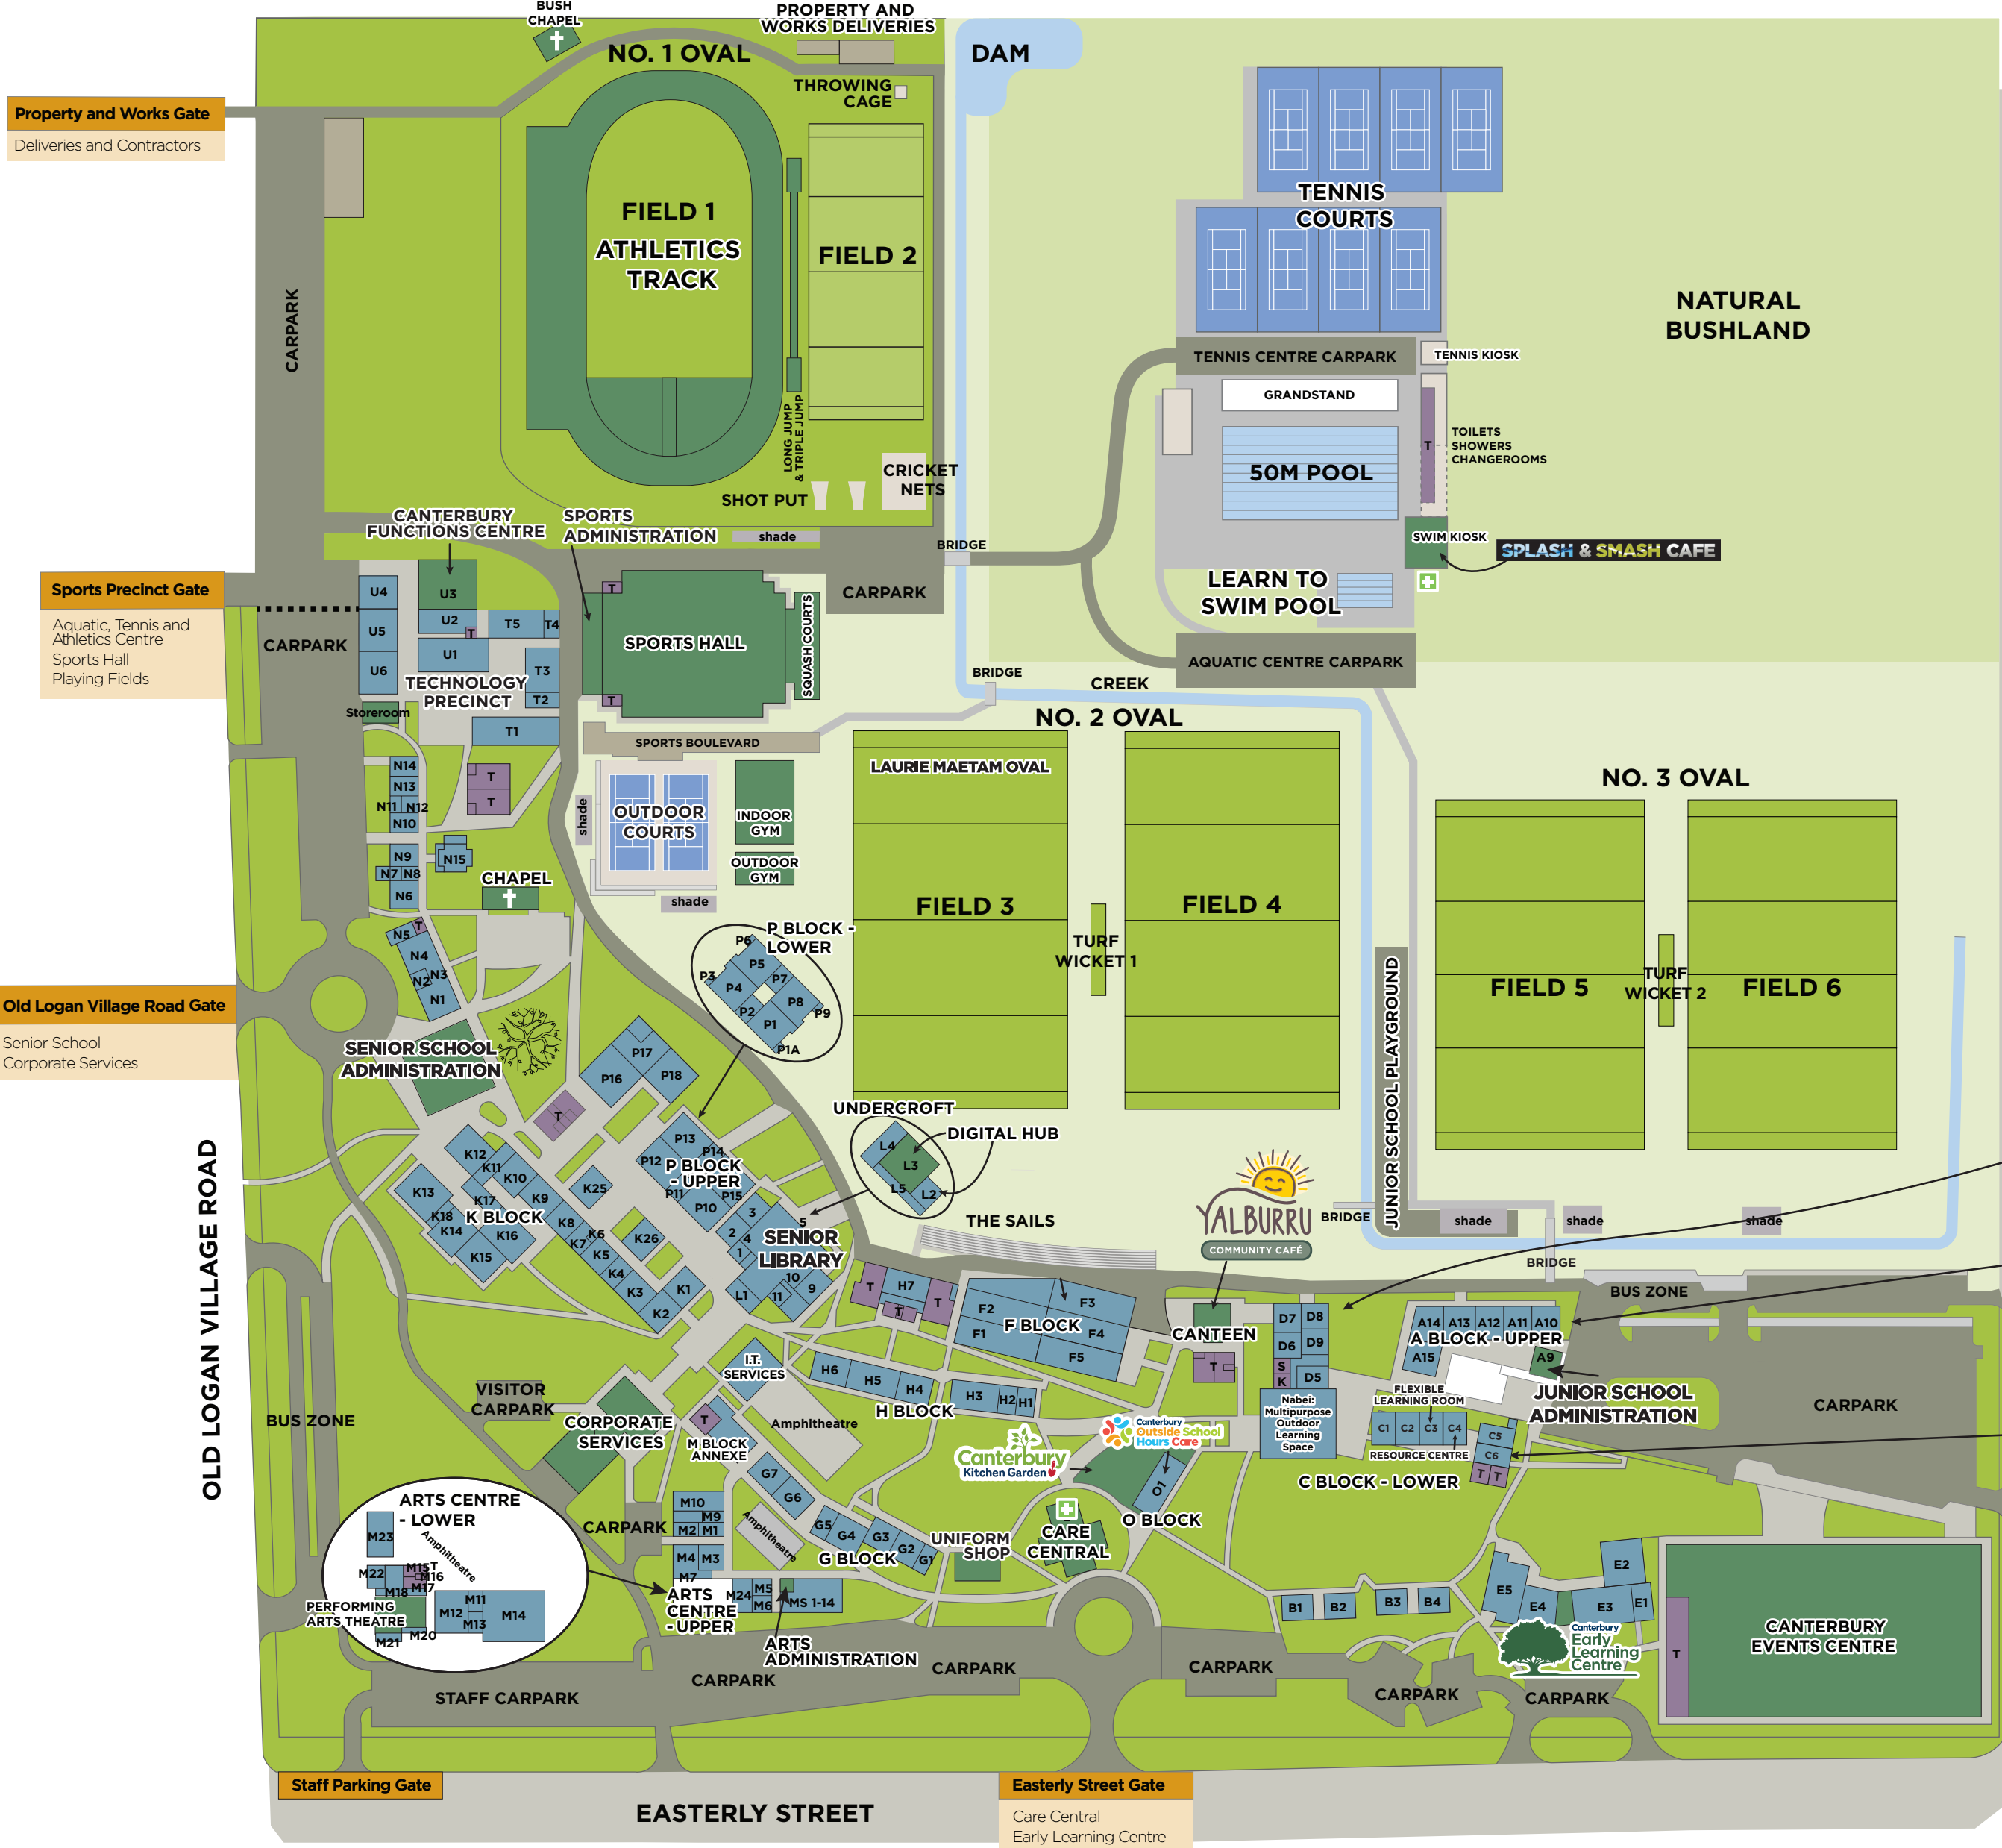

Canterbury

(07) 3299 0888
www.canterbury.qld.edu.au
CRICOS#01609C

Property and Works Gate
Deliveries and Contractors

Sports Precinct Gate
Aquatic, Tennis and Athletics Centre
Sports Hall
Playing Fields

Old Logan Village Road Gate
Senior School
Corporate Services

High Road Gate
Junior School
Canterbury Events Centre
Yalburru Community Café

Staff Parking Gate

Easterly Street Gate
Care Central
Early Learning Centre
Performing Arts
Canterbury OSHC

- Points of Interest
- Classrooms
- Toilets