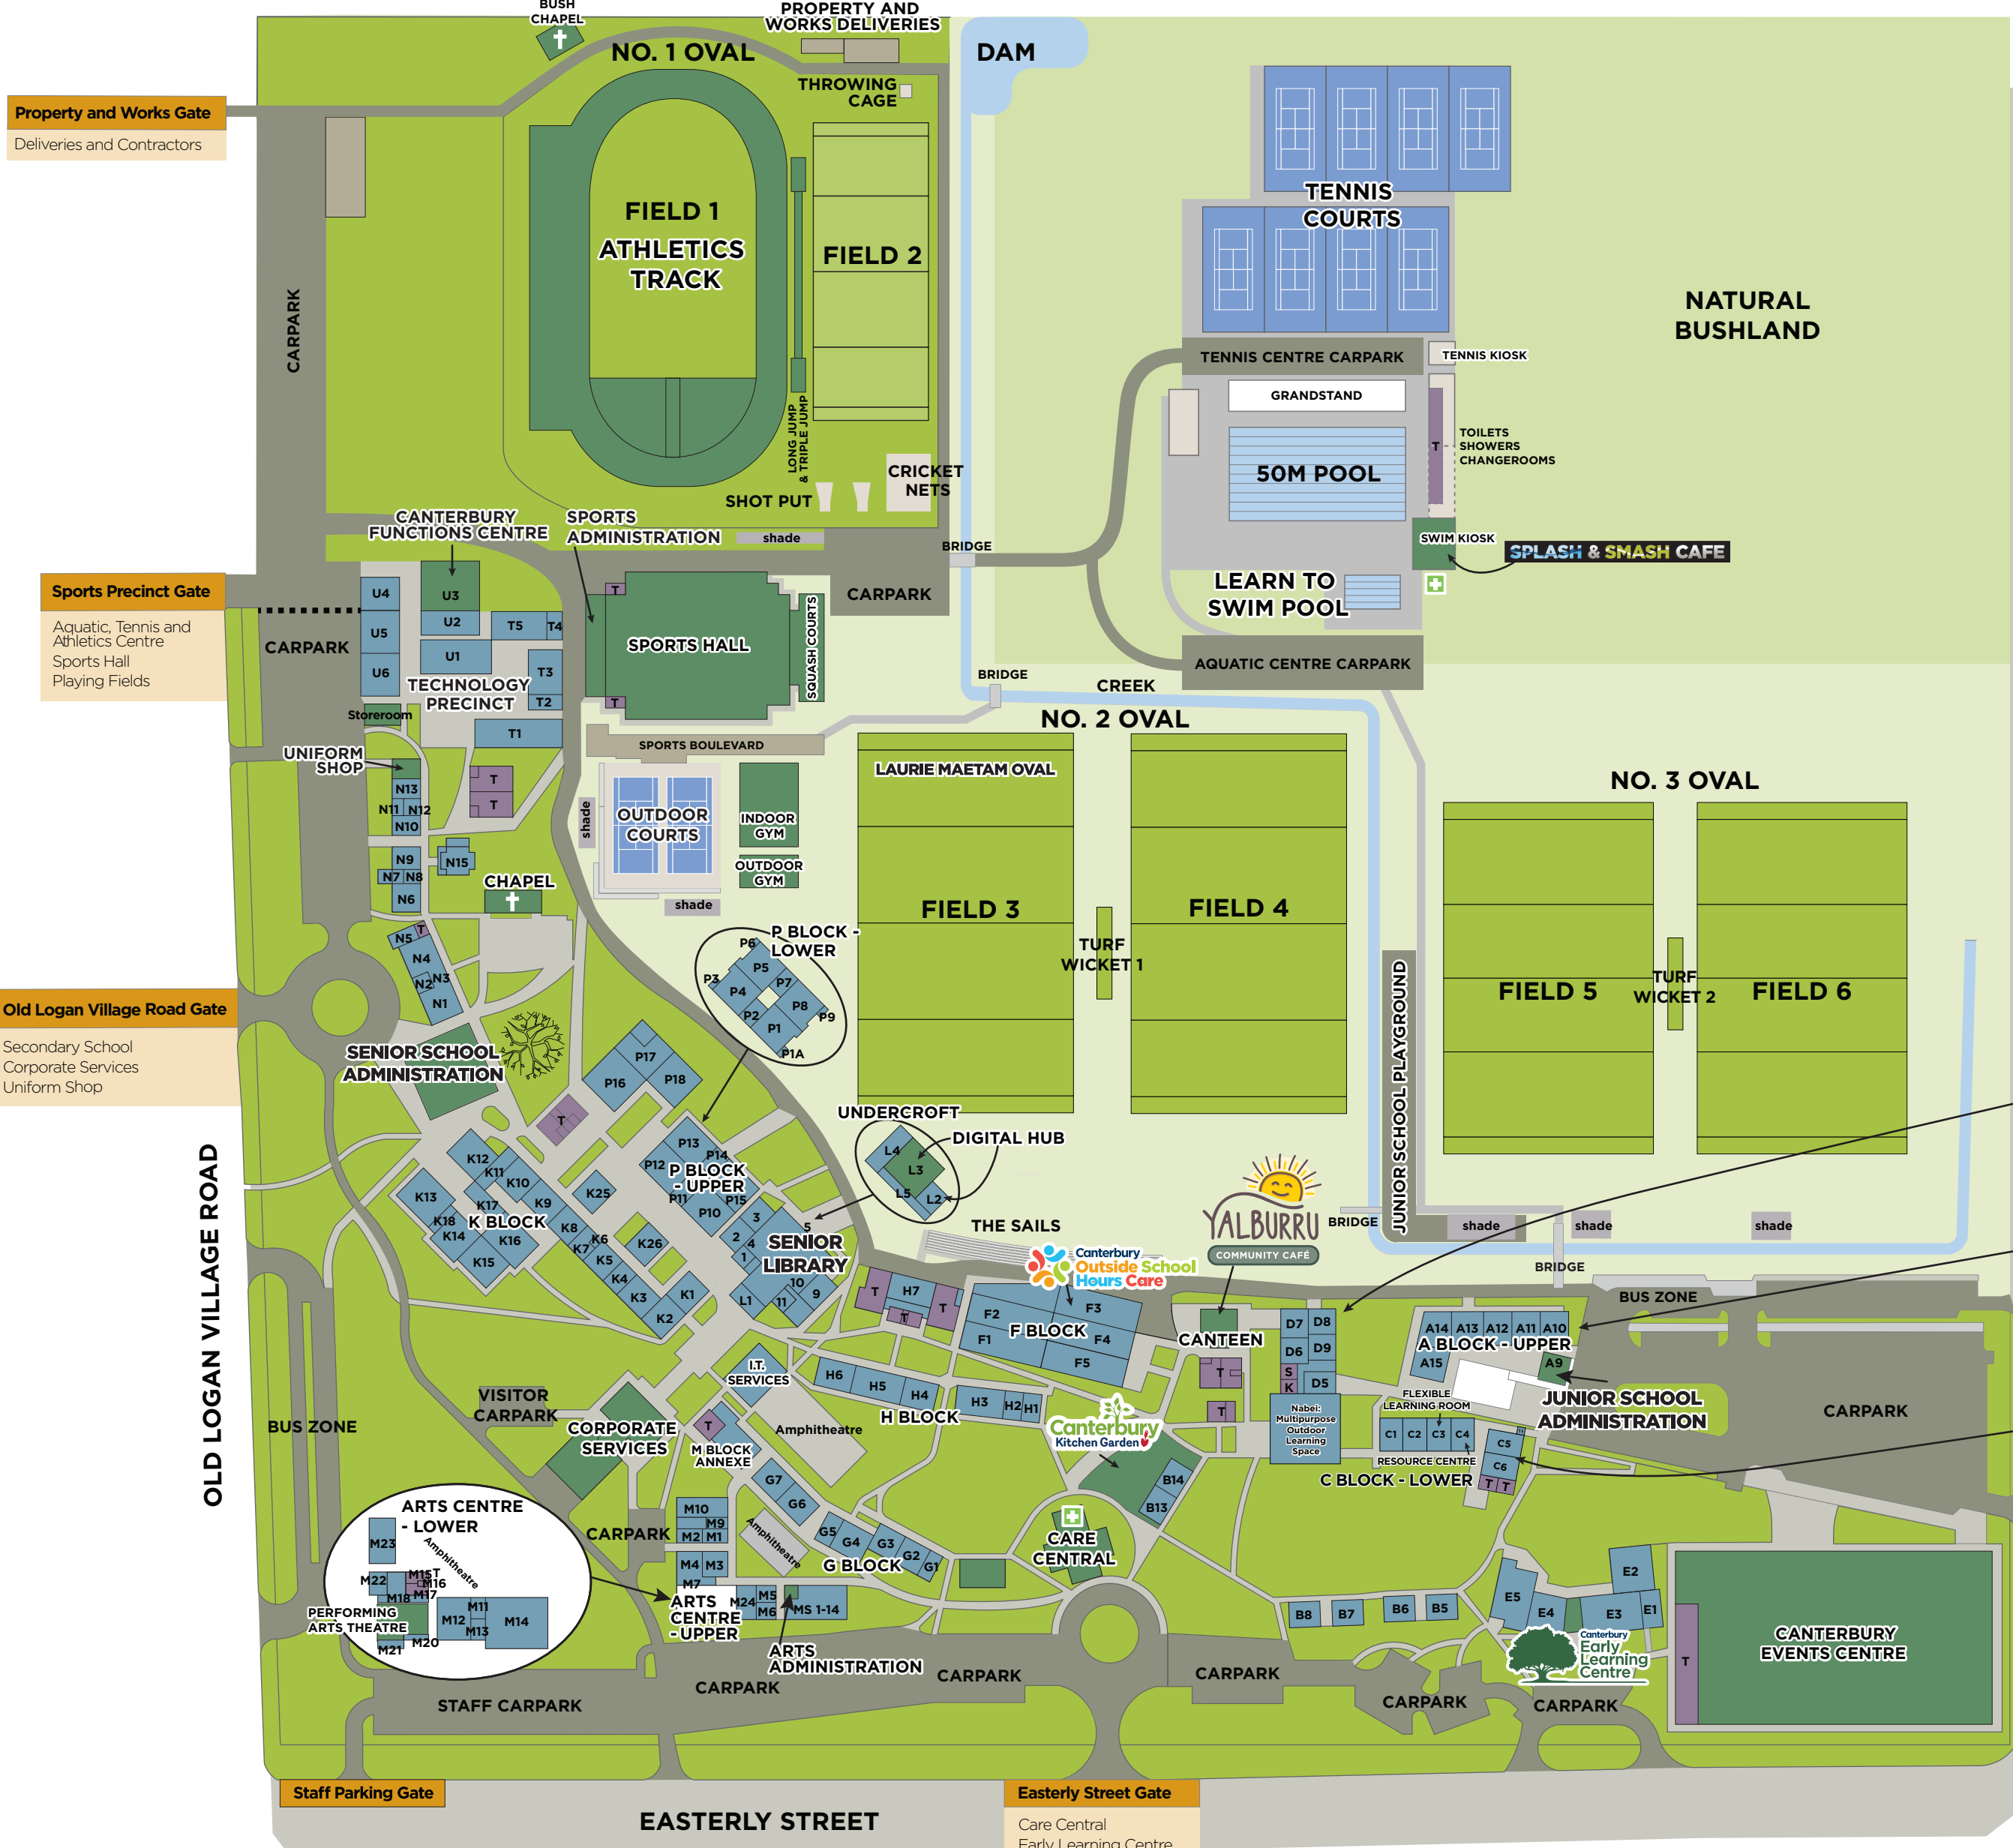

Aquatic, Tennis and Athletics Centre
Sports Hall
Playing Fields

Old Logan Village Road Gate

Secondary School
Corporate Services
Uniform Shop

High Road Gate

Junior School
Canterbury Events Centre
Yalburru Community Café

Staff Parking Gate

Easterly Street Gate

Care Central
Early Learning Centre
Performing Arts
Canterbury OSHC

HIGH ROAD

OLD LOGAN VILLAGE ROAD

EASTERLY STREET