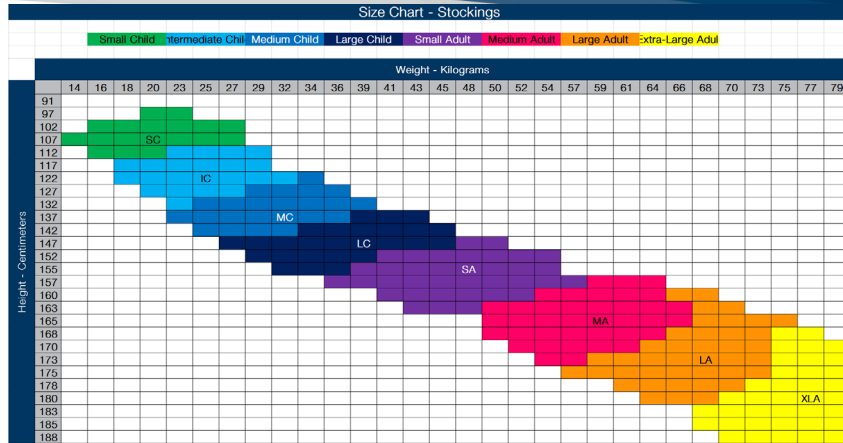

#### Size Chart - Leggings

Size	4	6	8	10	12	14	XS	Small	Medium	Large	XL	2XL	3XL
Low Waist	52 cm	58 cm	63 cm	67 cm	72 cm	NA	78 cm	82 cm	86 cm	94 cm	98 cm	102 cm	106 cm
Chest	52 cm	56 cm	60 cm	64 cm	68 cm	74 cm	80 cm	86 cm	92 cm	98 cm	104 cm	110 cm	115 cm

#### Size Chart – Unisex Basketball-Style Shorts

Recommended to go up one size from regular shorts. Chart below indicates this.

Size	4	6	8	10	12	14	XS	Small	Medium	Large	XL	2XL	3XL
Hips	48cm	52cm	58cm	63cm	67cm	72cm	74cm	78cm	82cm	86cm	94cm	98cm	102cm

#### Size Chart – Bike Shorts

Recommended to go up one size from regular shorts. Chart below indicates this.

Size	4	6	8	10	12	14	XS	Small	Medium	Large	XL	2XL	3XL
Hips	52cm	58cm	63cm	67cm	72cm	74cm	78cm	82cm	86cm	94cm	98cm	102cm	106cm

#### Size Chart – Jazz Shoes

US street shoe size – US street shoe size. Tight fit – allow for growth over the holidays  
Child sizes 10 – 3. Adult sizes 3.5 – 13.

Order Black							Adult								
Child							M - Medium W - Wide								
							3.5M	4M	4.5M	5M	5W	5.5M			
							5.5W	6M	6W	6.5M	6.5W	7M			
							7W	7.5M	7.5W	8M	8W	8.5M			
							8.5W	9M	9W	9.5M	9.5W	10M			
							10W	10.5M	10.5W	11M	11W	11.5M			
							11.5W	12M	12W	12.5M	12.5W	13M			
							13W								