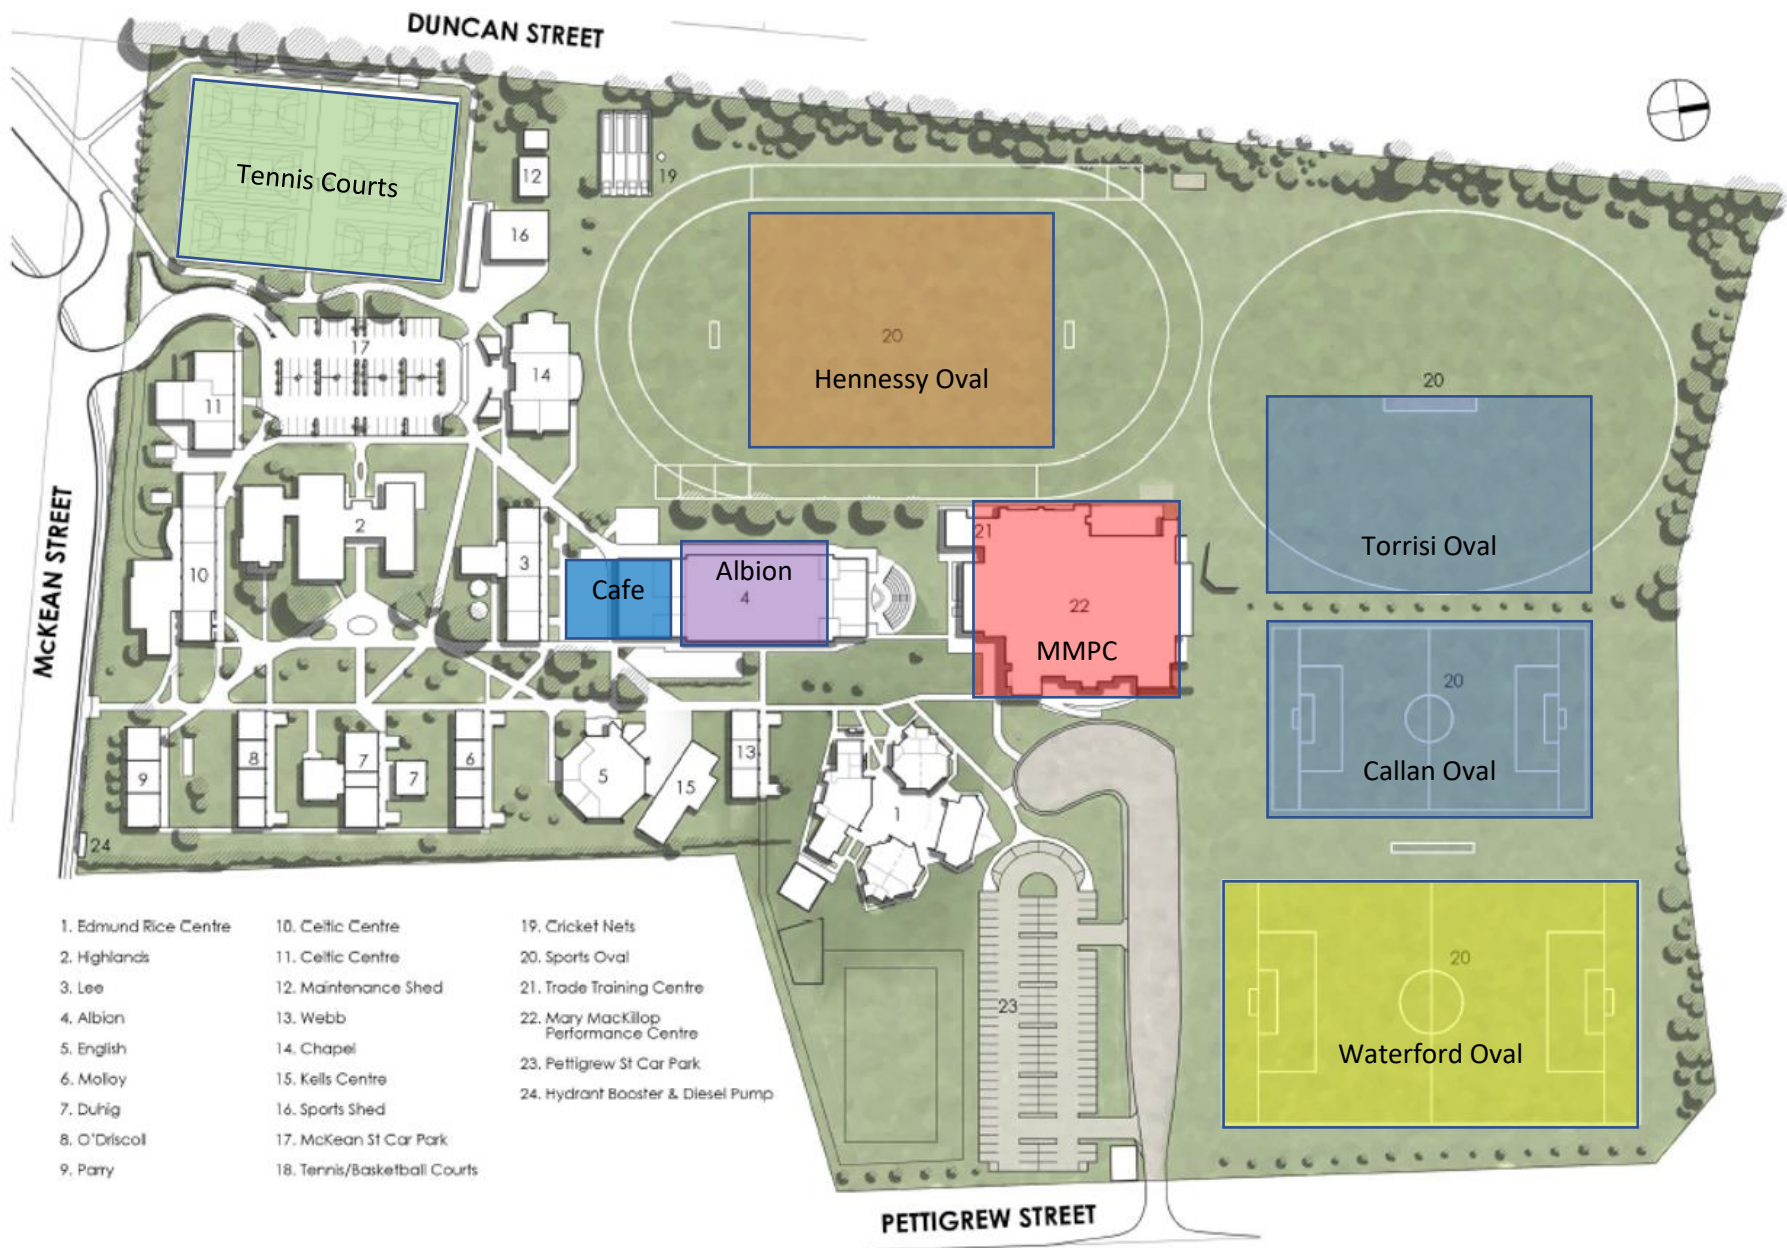

TAS Sport at St Columban's College

- | | | |
|-----------------------|------------------------------|---------------------------------------|
| 1. Edmund Rice Centre | 10. Celtic Centre | 19. Cricket Nets |
| 2. Highlands | 11. Celtic Centre | 20. Sports Oval |
| 3. Lee | 12. Maintenance Shed | 21. Trade Training Centre |
| 4. Albion | 13. Webb | 22. Mary MacKillop Performance Centre |
| 5. English | 14. Chapel | 23. Pettigrew St Car Park |
| 6. Molloy | 15. Kells Centre | 24. Hydrant Booster & Diesel Pump |
| 7. Duhiig | 16. Sports Shed | |
| 8. O'Driscoll | 17. McKean St Car Park | |
| 9. Parry | 18. Tennis/Basketball Courts | |