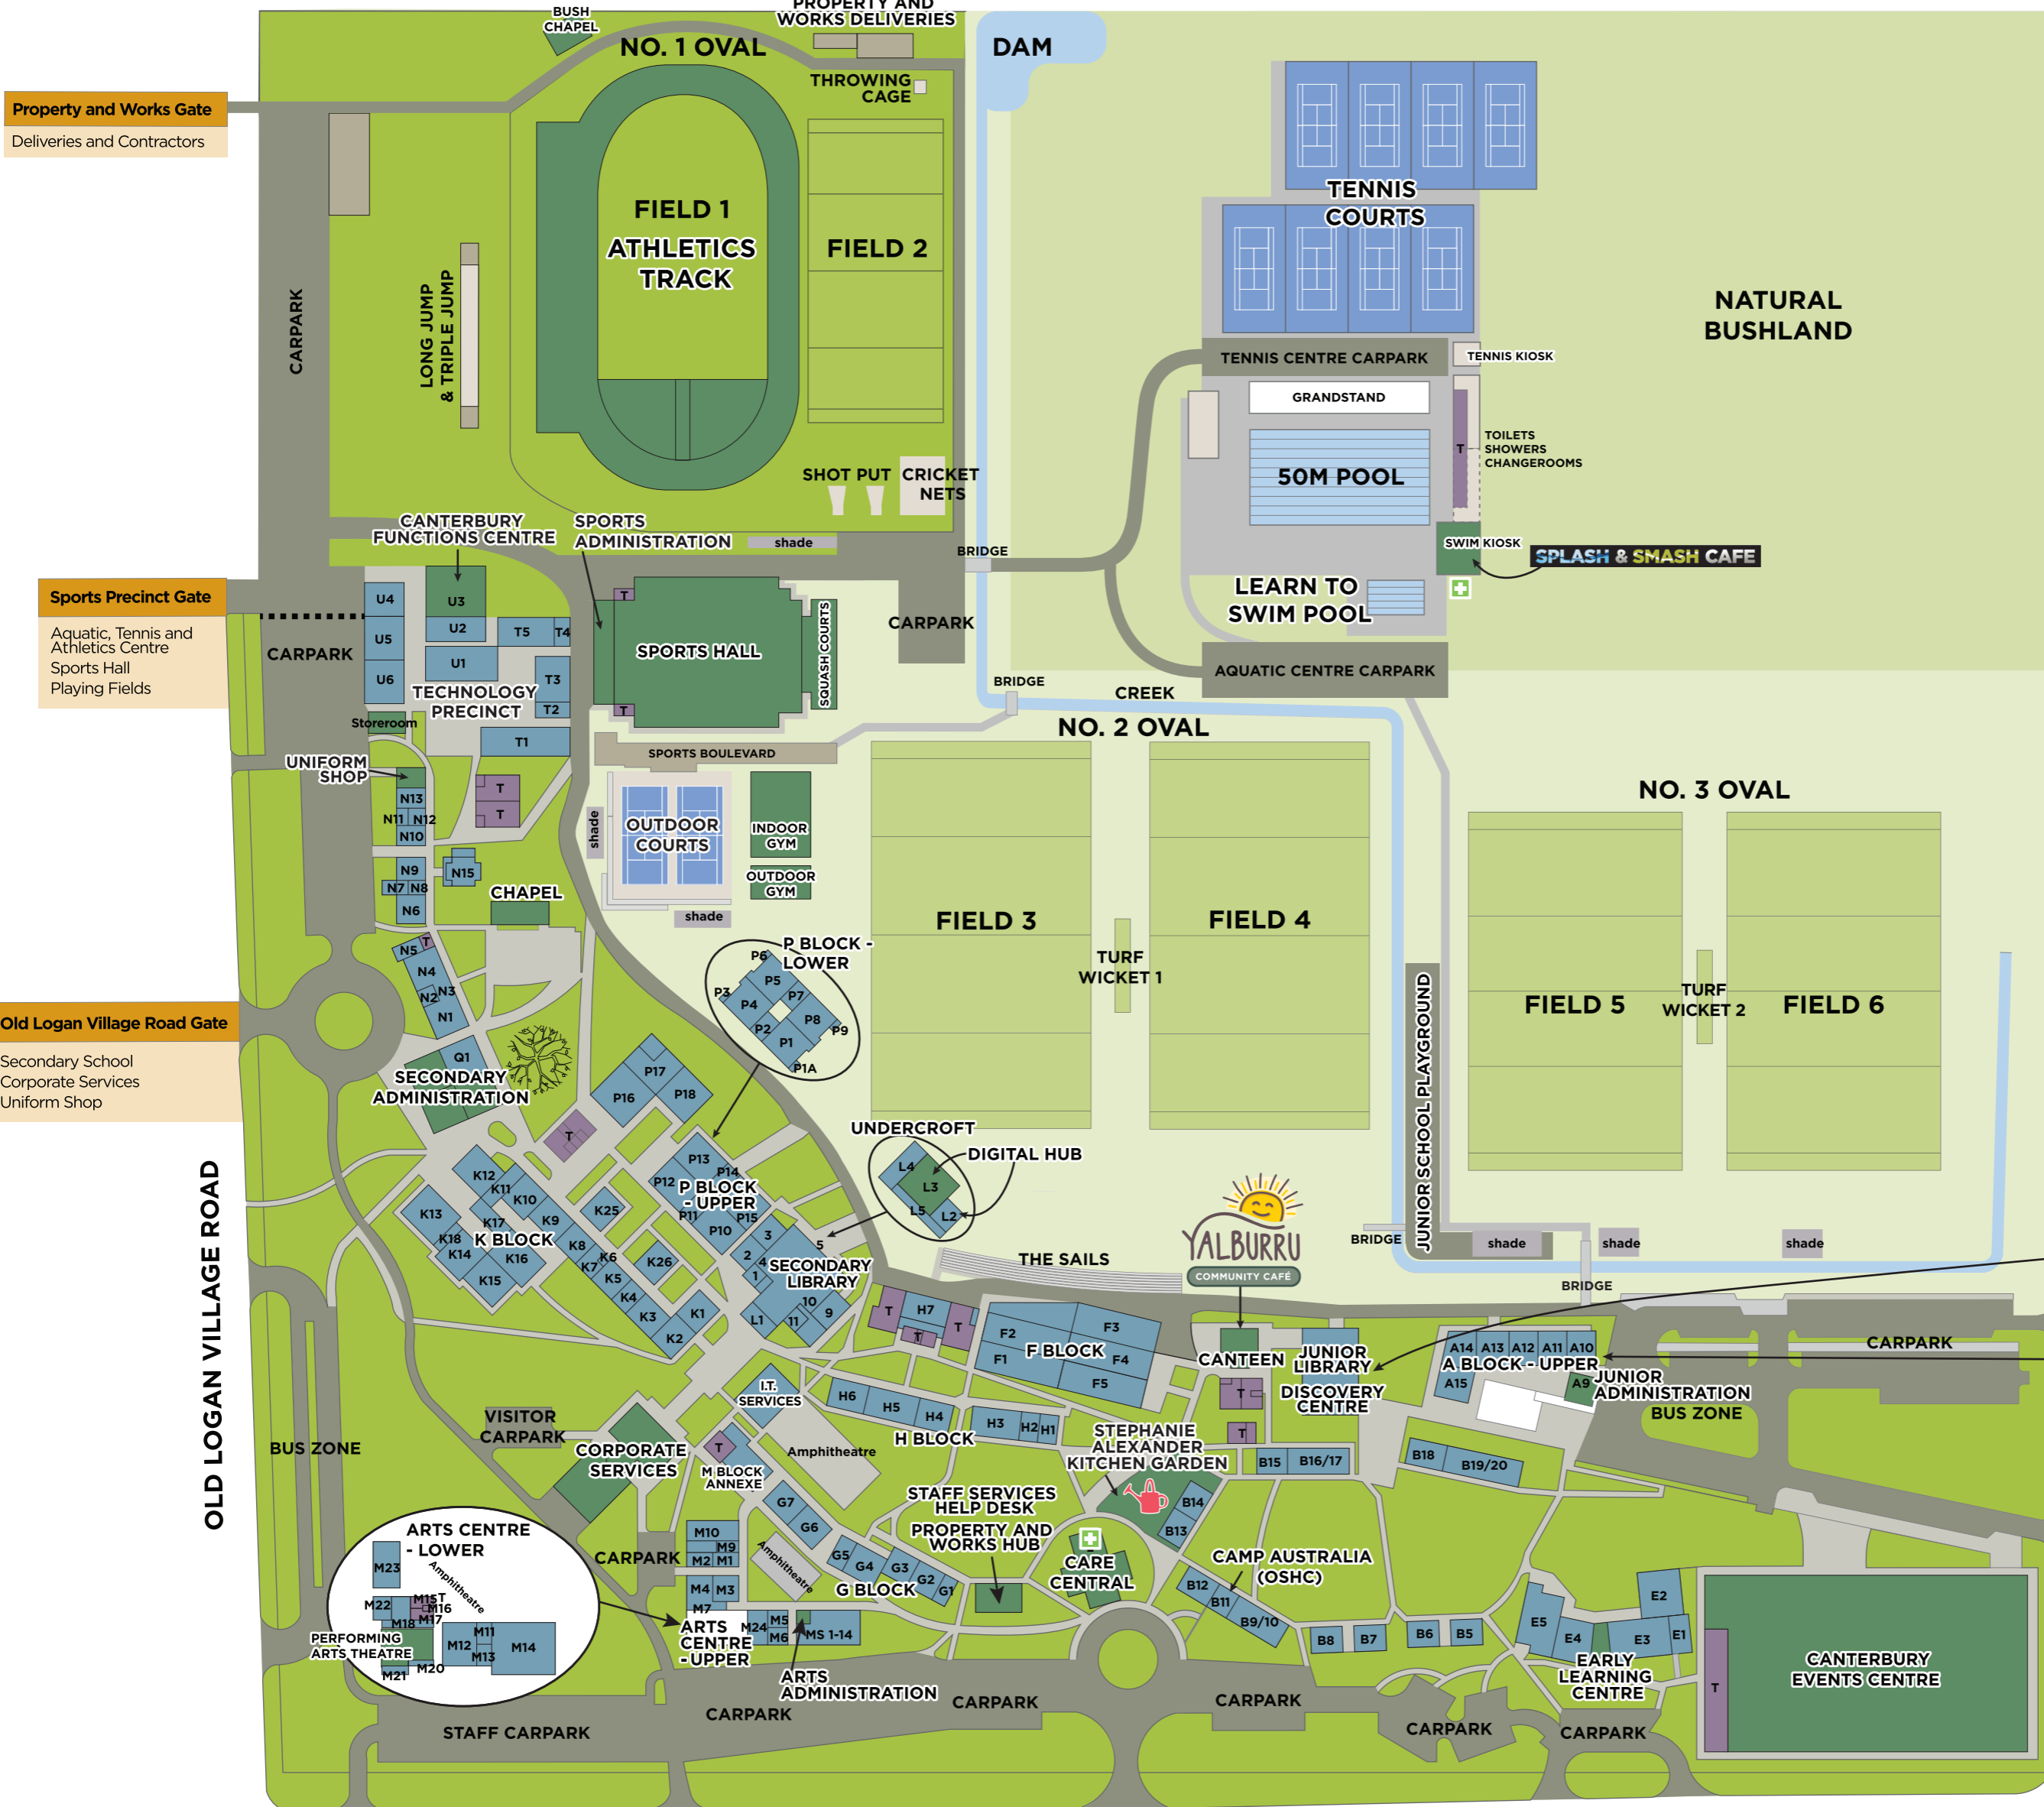

# Canterbury

(07) 3299 0888

www.canterbury.qld.edu.au

CRICOS#01609C

**Property and Works Gate**  
Deliveries and Contractors

**Sports Precinct Gate**  
Aquatic, Tennis and Athletics Centre  
Sports Hall  
Playing Fields

**Old Logan Village Road Gate**  
Secondary School  
Corporate Services  
Uniform Shop

**High Road Gate**  
Junior School  
Canterbury Events Centre  
Yalburru Community Café

**Staff Parking Gate**

**Easterly Street Gate**  
Care Central  
Early Learning Centre  
Performing Arts  
Camp Australia (OSHC)

**HIGH ROAD**

**OLD LOGAN VILLAGE ROAD**

**EASTERLY STREET**